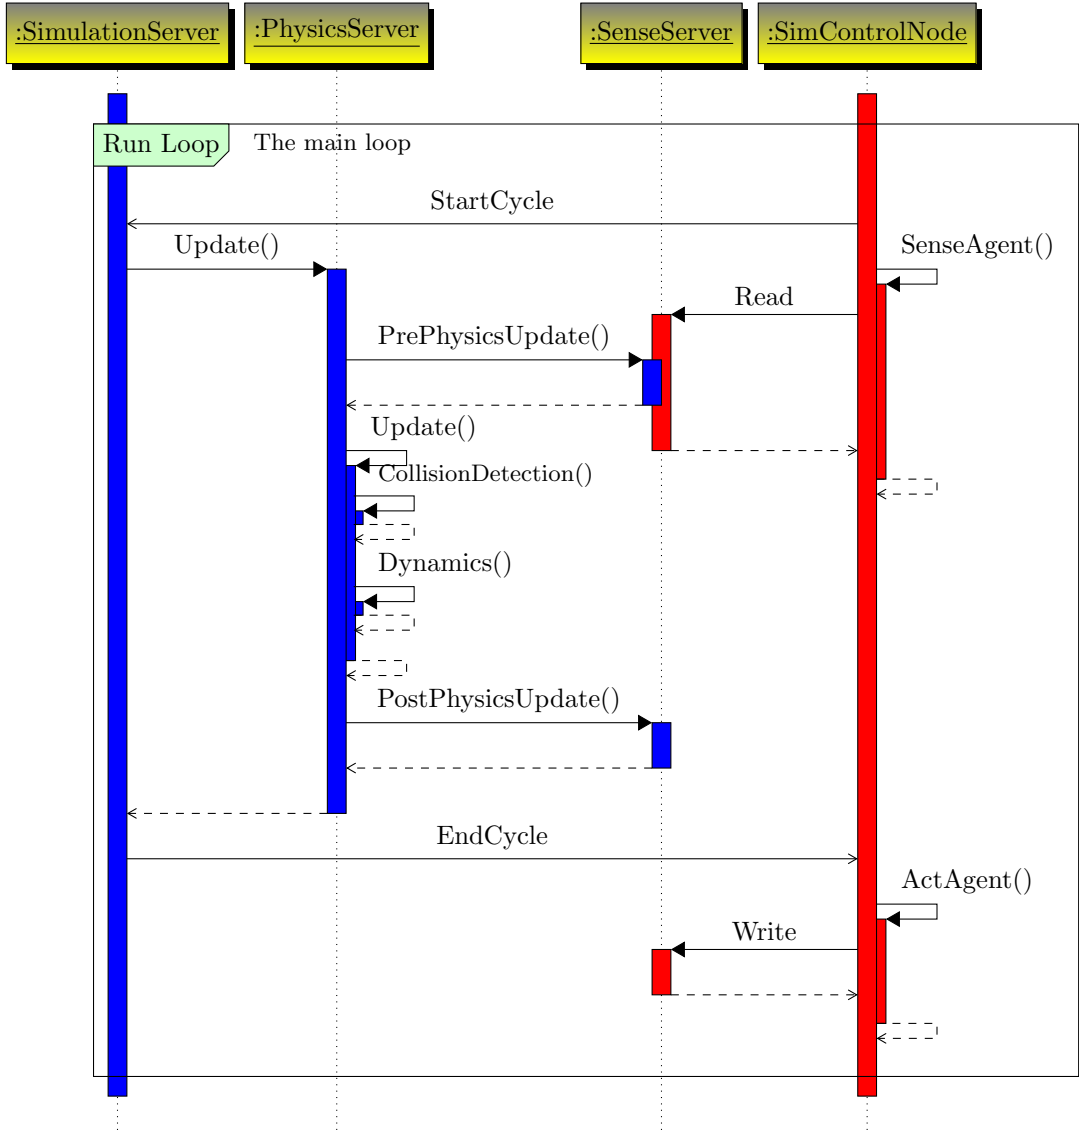

Figure 1: UML sequence diagram demo. The used style-file is `pgf-umlsd.sty`, you may get it at <http://code.google.com/p/pgf-umlsd/>

Figure 2: Example of a sequence with parallel activities and the customized style. The used style-file is `pgf-umlscd.sty`, you may get it at <http://code.google.com/p/pgf-umlscd/>