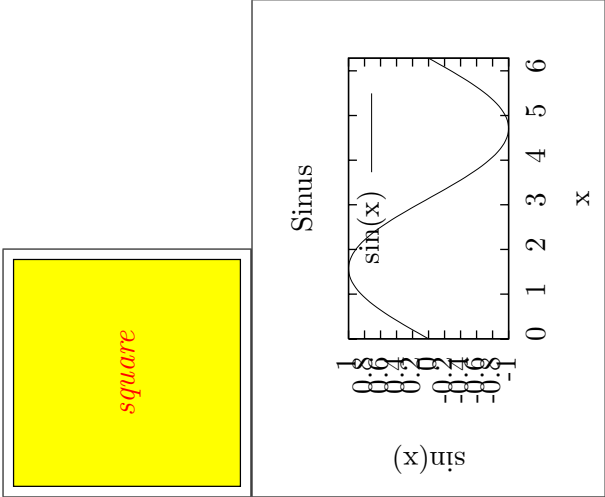

Defaults

Test: textfont and textcolor

Test: vecscale=1.2

Test: vecfile

Test: vecinclude=false

Test: vecinclude=overwrite

Test: angle=90

Test: scale=0.8

Test: hscale=1.2,vscale=0.8

Test: width=0.49\textwidth,height=5cm

Test: width=0.49\textwidth,keepaspectratio

Test: angle=30,scale=0.75,angle=15