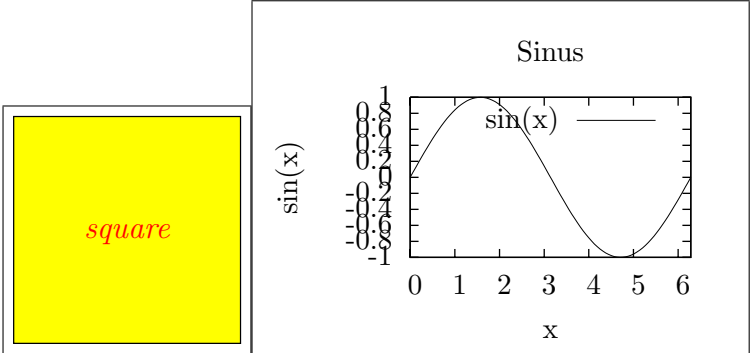

Defaults

Test: textfont and textcolor

Test: vecscale=1.2

Test: vecfile

Test: vecinclude=false

Test: vecinclude=overwrite

Test: angle=90

Test: scale=0.8

Test: hscale=1.2,vscale=0.8

Test: width=0.49\textwidth,height=5cm

Test: width=0.49\textwidth,keepaspectratio

Test: angle=30,scale=0.75,angle=15