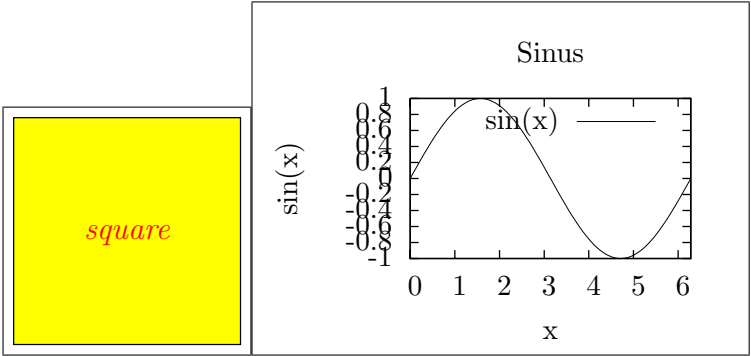

Defaults

Test: textfont and textcolor

Test: vecscale=1.2

Test: vecfile

Test: vecinclude=false

Test: vecinclude=overwrite

Test: angle=90

Test: scale=0.8

Test: hscale=1.2,vscale=0.8

Test: width=0.49\textwidth,height=5cm

Test: width=0.49\textwidth,keepaspectratio

Test: angle=30,scale=0.75,angle=15