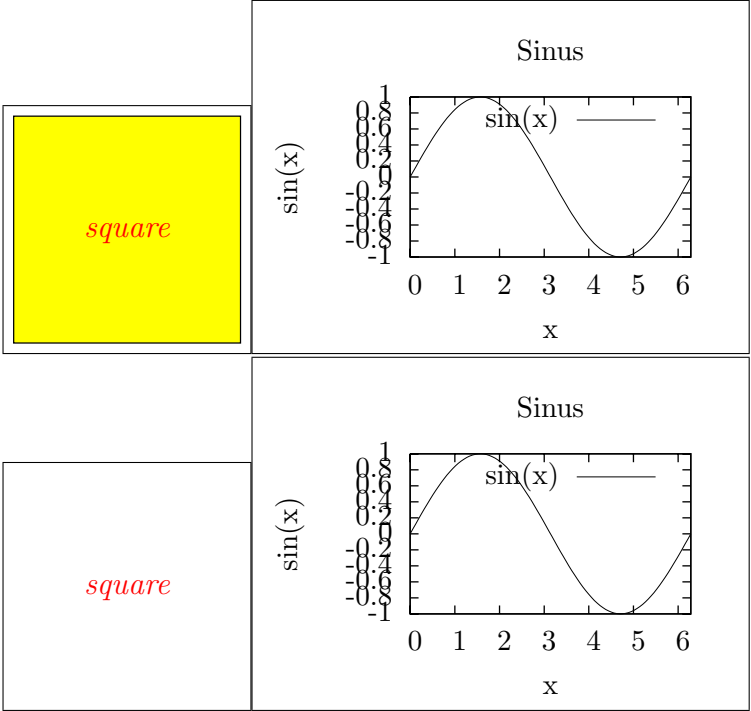

Defaults

Test: textfont and textcolor

Test: vecscale=1.2

Test: vecfile

Test: vecinclude=false

Test: vecinclude=overwrite

Test: angle=90

Test: scale=0.8

Test: hscale=1.2,vscale=0.8

Test: width=0.49\textwidth,height=5cm

Test: width=0.49\textwidth,keepaspectratio

Test: angle=30,scale=0.75,angle=15