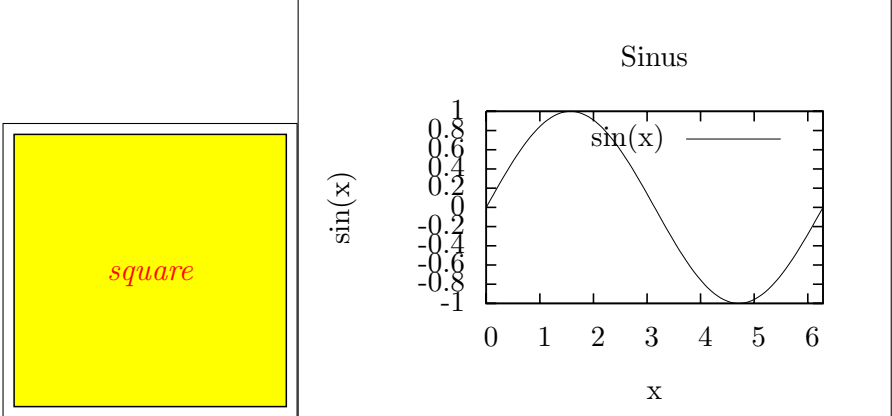

Defaults

Test: textfont and textcolor

Test: vecscale=1.2

Test: vecfile

Test: vecinclude=false

Test: vecinclude=overwrite

Test: angle=90

Test: scale=0.8

Test: hscale=1.2,vscale=0.8

Test: width=0.49\textwidth,height=5cm

Test: width=0.49\textwidth,keepaspectratio

Test: angle=30,scale=0.75,angle=15