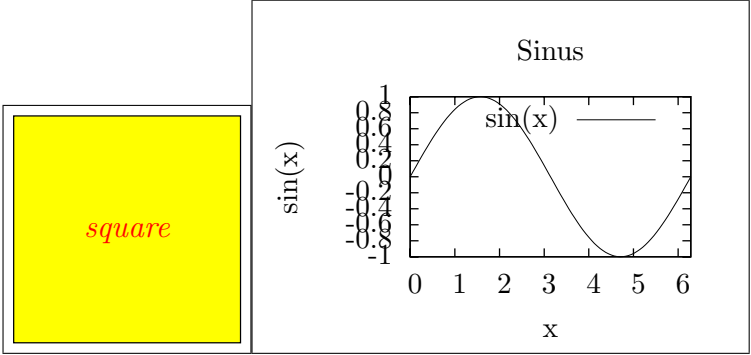

Defaults

Test: textfont and textcolor

Test: vecscale=1.2

Test: vecfile

Test: vecinclude=false

Test: vecinclude=overwrite

Test: angle=90

Test: scale=0.8

Test: hscale=1.2,vscale=0.8

Test: width=0.49\textwidth,height=5cm

Test: width=0.49\textwidth,keepaspectratio

Test: angle=30,scale=0.75,angle=15