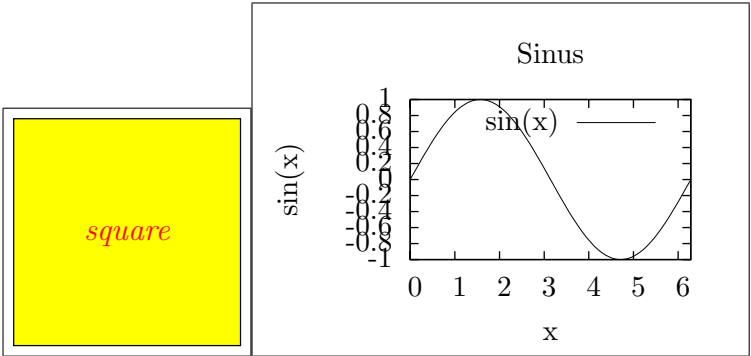

Defaults

Test: textfont and textcolor

Test: vecscale=1.2

Test: vecfile

Test: vecinclude=false

Test: vecinclude=overwrite

Test: angle=90

Test: scale=0.8

Test: hscale=1.2,vscale=0.8

Test: width=0.49\textwidth,height=5cm

Test: width=0.49\textwidth,keepaspectratio

Test: angle=30,scale=0.75,angle=15