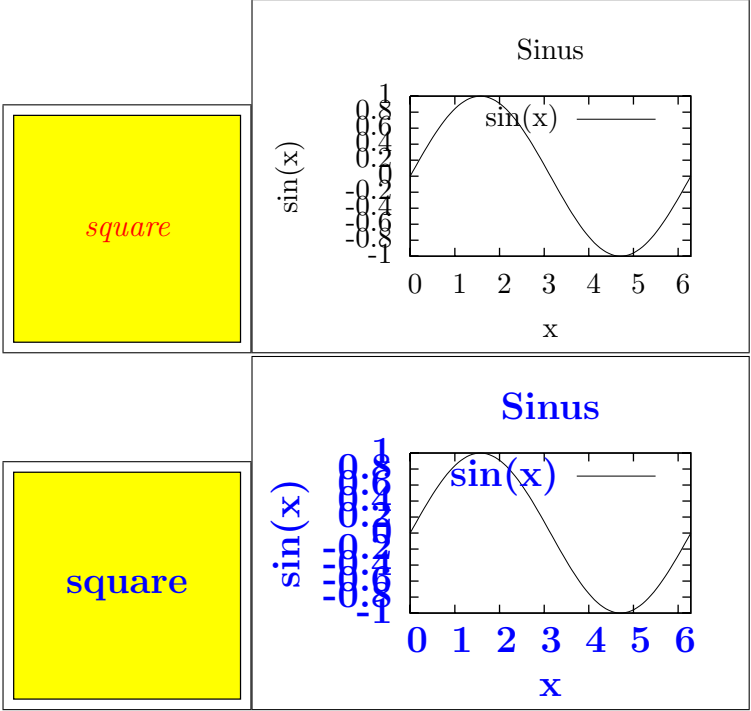

Defaults

Test: textfont and textcolor

Test: vecscale=1.2

Test: vecfile

Test: vecinclude=false

Test: vecinclude=overwrite

Test: angle=90

Test: scale=0.8

Test: hscale=1.2,vscale=0.8

Test: width=0.49\textwidth,height=5cm

Test: width=0.49\textwidth,keepaspectratio

Test: angle=30,scale=0.75,angle=15