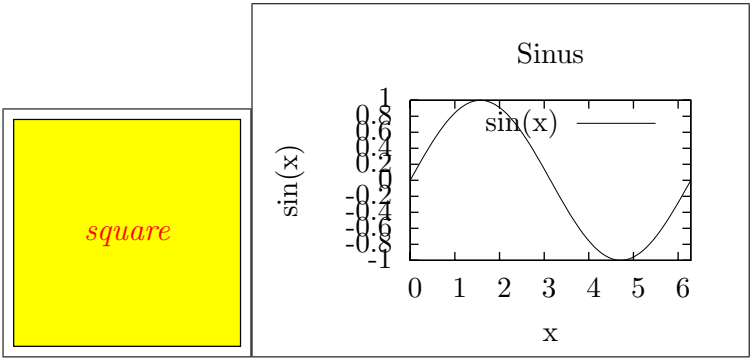

Defaults

Test: textfont and textcolor

Test: vecscale=1.2

Test: vecfile

Test: vecinclude=false

Test: vecinclude=overwrite

Test: angle=90

Test: scale=0.8

Test: hscale=1.2,vscale=0.8

Test: width=0.49\textwidth,height=5cm

Test: width=0.49\textwidth,keepaspectratio

Test: angle=30,scale=0.75,angle=15