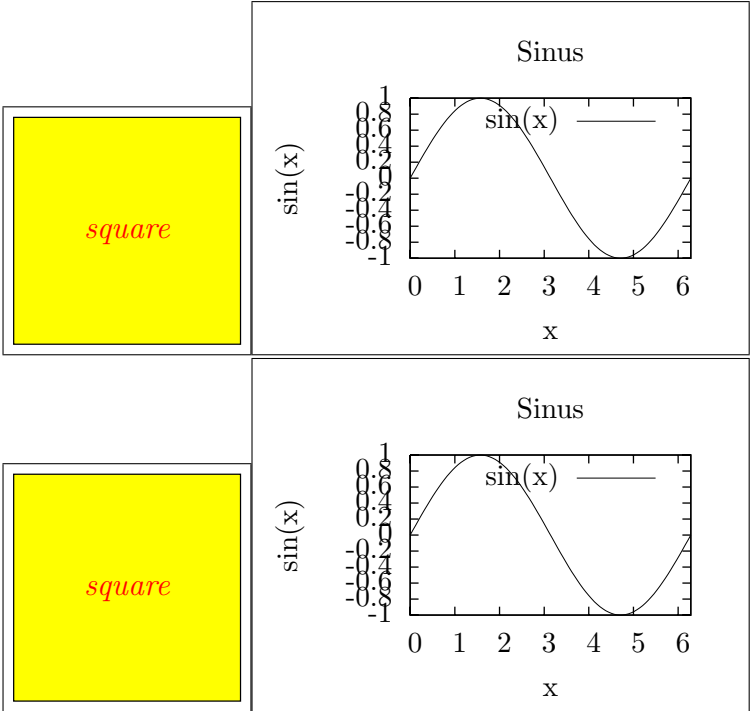

Defaults

Test: textfont and textcolor

Test: vecscale=1.2

Test: vecfile

Test: vecinclude=false

Test: vecinclude=overwrite

Test: angle=90

Test: scale=0.8

Test: hscale=1.2,vscale=0.8

Test: width=0.49\textwidth,height=5cm

Test: width=0.49\textwidth,keepaspectratio

Test: angle=30,scale=0.75,angle=15