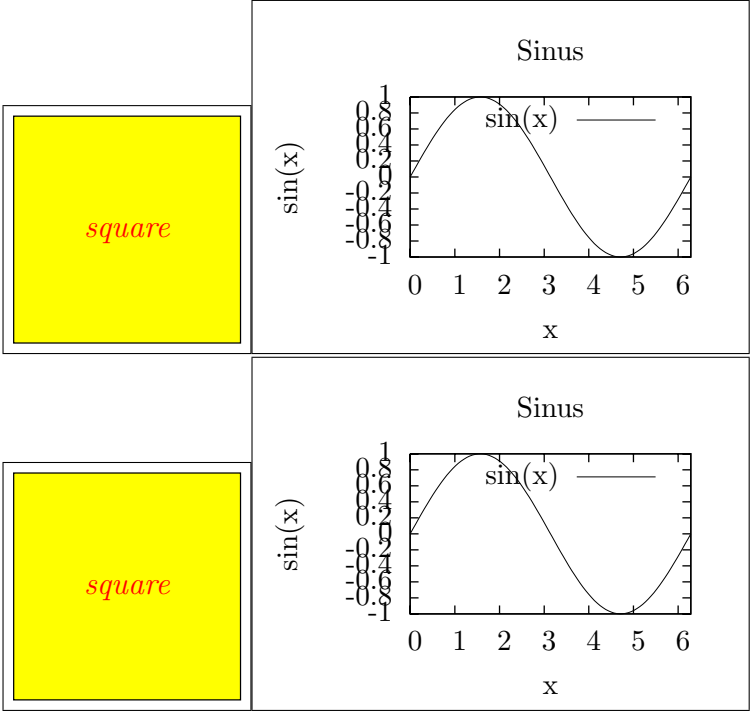

Defaults

Test: textfont and textcolor

Test: vecscale=1.2

Test: vecfile

Test: vecinclude=false

Test: vecinclude=overwrite

Test: angle=90

Test: scale=0.8

Test: hscale=1.2,vscale=0.8

Test: width=0.49\textwidth,height=5cm

Test: width=0.49\textwidth,keepaspectratio

Test: angle=30,scale=0.75,angle=15