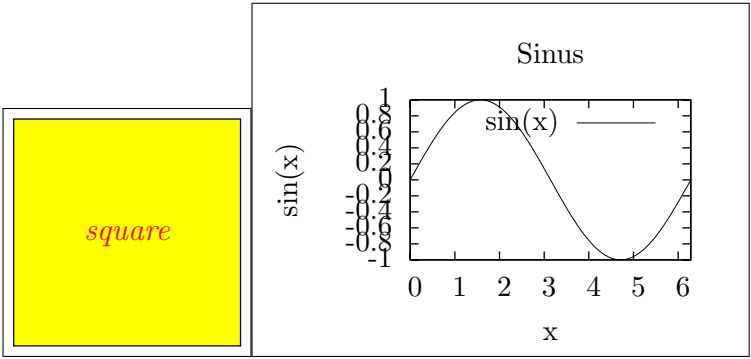

Defaults

Test: textfont and textcolor

Test: vecscale=1.2

Test: vecfile

Test: vecinclude=false

Test: vecinclude=overwrite

Test: angle=90

Test: scale=0.8

Test: hscale=1.2,vscale=0.8

Test: width=0.49\textwidth,height=5cm

Test: width=0.49\textwidth,keepaspectratio

Test: angle=30,scale=0.75,angle=15