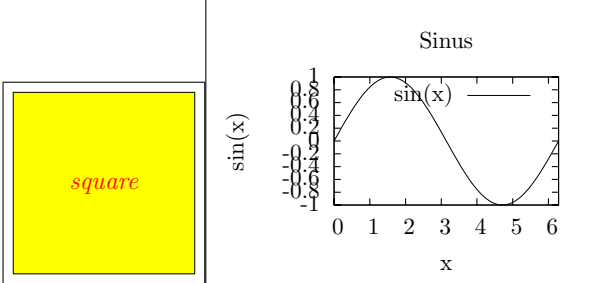

Defaults

Test: textfont and textcolor

Test: vecscale=1.2

Test: vecfile

Test: vecinclude=false

Test: vecinclude=overwrite

Test: angle=90

Test: scale=0.8

Test: hscale=1.2,vscale=0.8

Test: width=0.49\textwidth,height=5cm

Test: width=0.49\textwidth,keepaspectratio

Test: angle=30,scale=0.75,angle=15