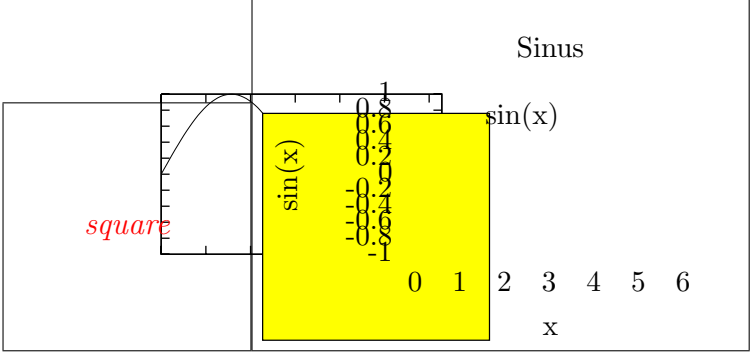

Defaults

Test: textfont and textcolor

Test: vecscale=1.2

Test: vecfile

Test: vecinclude=false

Test: vecinclude=overwrite

Test: angle=90

Test: scale=0.8

Test: hscale=1.2,vscale=0.8

Test: width=0.49\textwidth,height=5cm

Test: width=0.49\textwidth,keepaspectratio

Test: angle=30,scale=0.75,angle=15