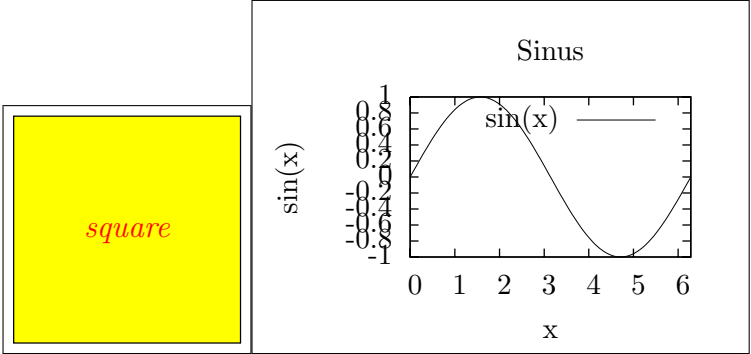

Defaults

Test: textfont and textcolor

Test: vecscale=1.2

Test: vecfile

Test: vecinclude=false

Test: vecinclude=overwrite

Test: angle=90

Test: scale=0.8

Test: hscale=1.2,vscale=0.8

Test: width=0.49\textwidth,height=5cm

Test: width=0.49\textwidth,keepaspectratio

Test: angle=30,scale=0.75,angle=15